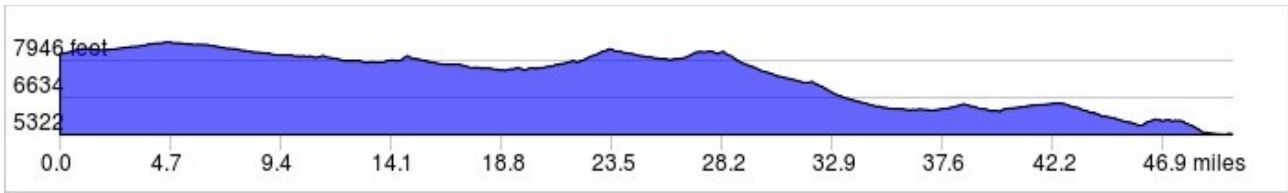

Spanish Peaks & Great Sand Dunes

elevation profiles:

Day 1:

Day 2:

Day 3:

Day 4:

Day 5:

Day 6: