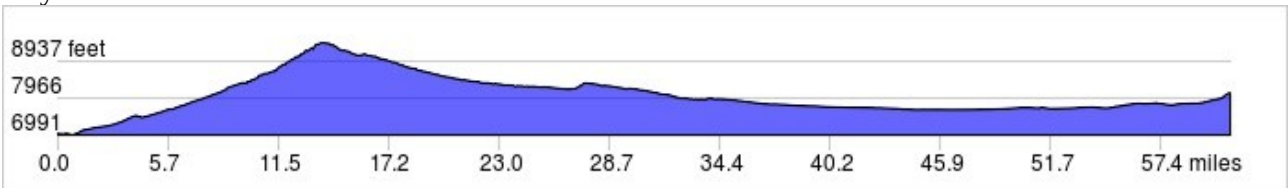

Spanish Peaks & Great Sand Dunes

elevation profiles:

Day 1:

Day 2:

Day 3:

Day 4:

Day 5:

Day 6: