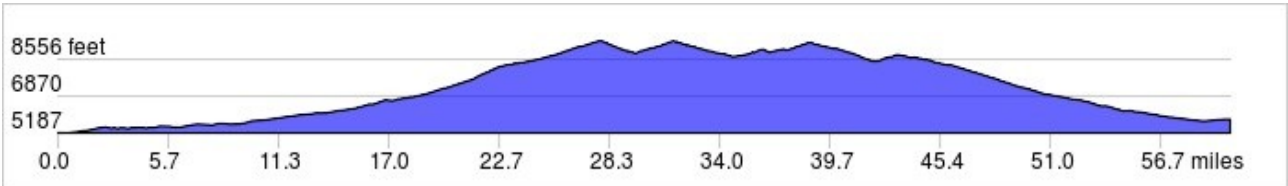

Spanish Peaks & Great Sand Dunes

elevation profiles:

Day 1:

Day 2:

Day 3:

Day 4:

Day 5:

Day 6: