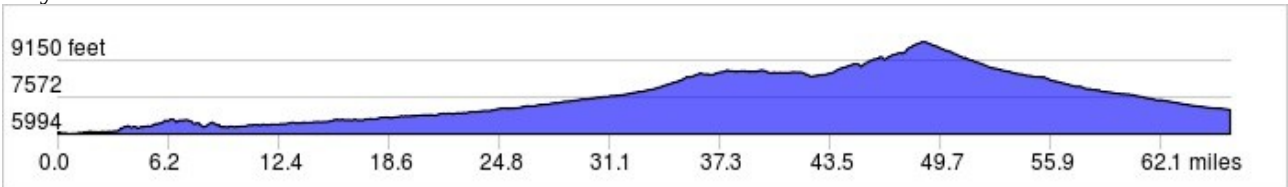

Spanish Peaks & Great Sand Dunes

elevation profiles:

Day 1:

Day 2:

Day 3:

Day 4:

Day 5:

Day 6: