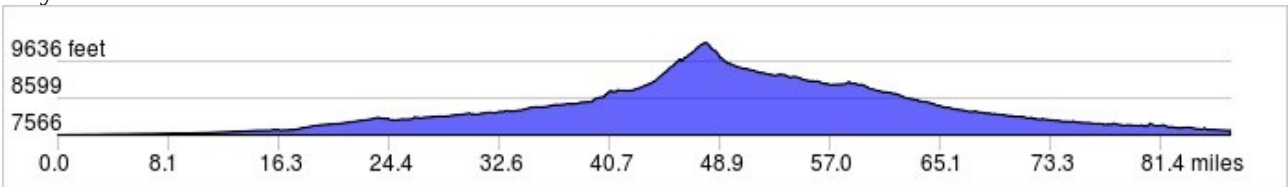

Spanish Peaks & Great Sand Dunes

elevation profiles:

Day 1:

Day 2:

Day 3:

Day 4:

Day 5:

Day 6: