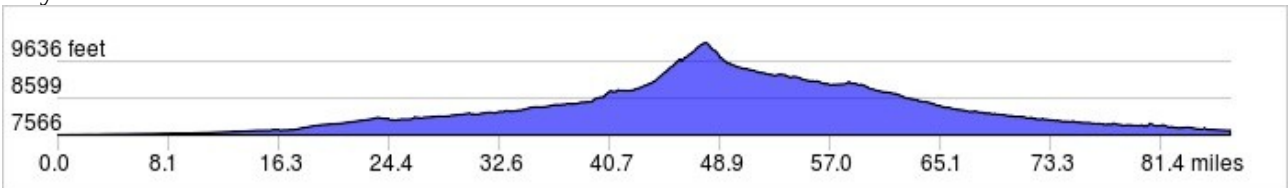

Spanish Peaks & Great Sand Dunes

elevation profiles:

Day 1:

Day 2:

Day 3:

Day 4:

Day 5:

Day 6: